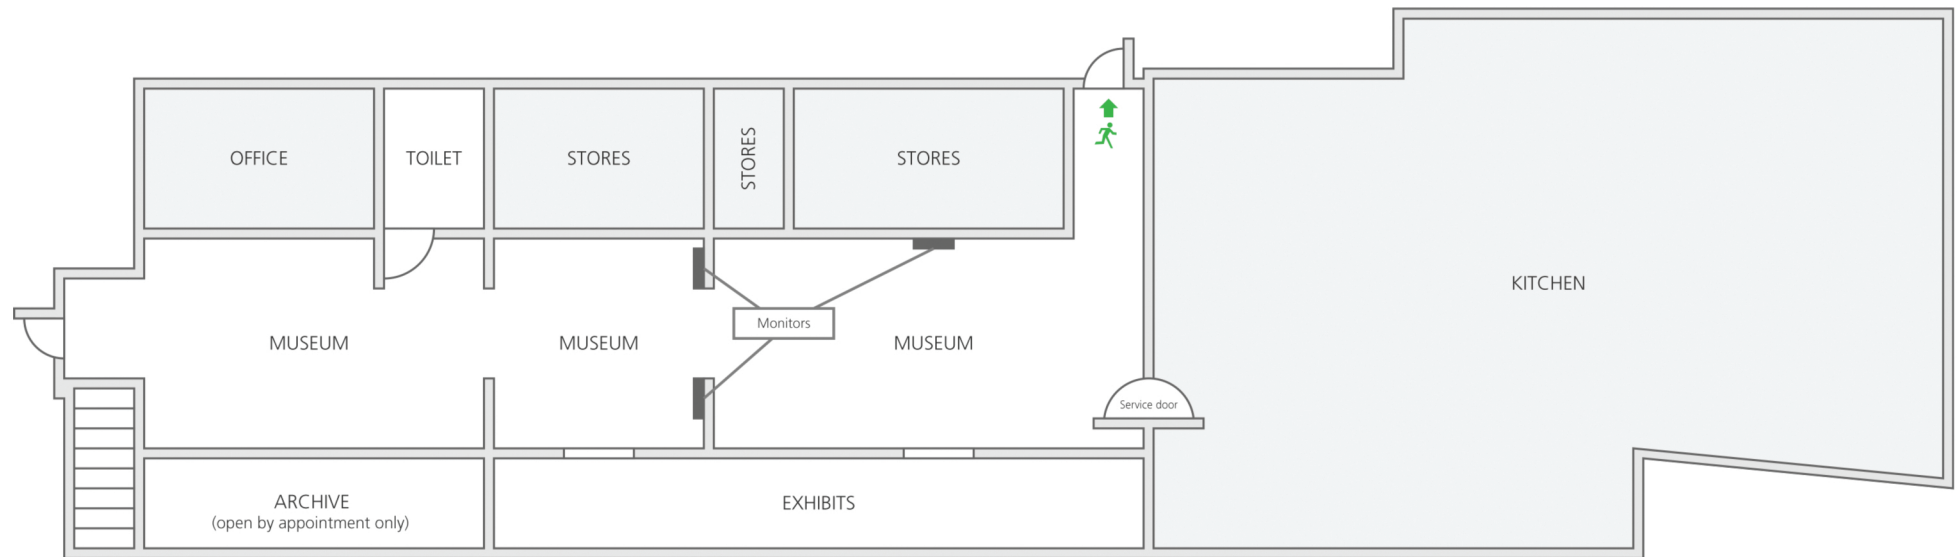

## The Museum

#### CAPACITIES

Board Room 20

Reception 100

Dinner/Lunch 50

#### FACILITIES

Monitors for use with laptop 3

PA facilities Yes

13 amp sockets 32